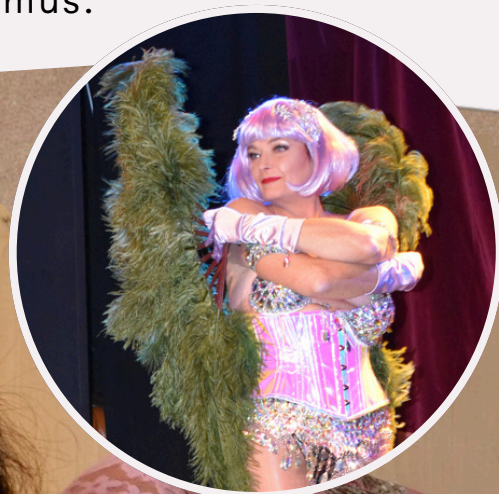

Karin Hochapfel

FEMALE EMPOWERMENT

COACHING (ONE-TO-ONE AND GROUPS)

BURLESQUE SCHOOL TICINO

ANCIENT SHAMANIC TEACHINGS

08. DEZEMBER 2024

CRASH BURLESQUE CLASS

ZÜRICH - GZ OERLIKON 13.00 - 18.00

Burlesque Basics zur Entfaltung
von Selbstgenuss, Sinnlichkeit
und deinem weiblichen
Magnetismus.

Book
now my
workshops →

TICINO - ZÜRICH - SCHWARZWALD - MILANO

JOIN HERE MY
FACEBOOK™ GROUP
FREISEIN FRAUSEIN